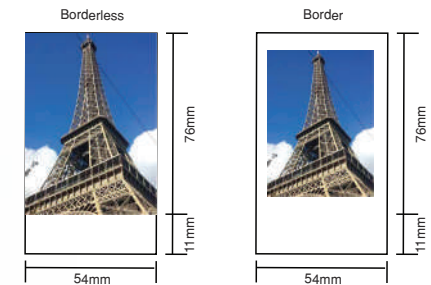

SUBLEMATE MOMENT OF LIFE

NEW
RANGE
INSTANT
CAMERA
& PRINTER

2019

Prints from your phone in seconds.

2.1" x 3.4"

KODAK INSTANT PRINTER (P210)

Dye Sublimation Technology
Photo Size : 2.1 x 3.4 inch
Initial Cartridge 8 Photos
Dimensions : 132 x 78 x 25 mm
Smartphone Connection by Bluetooth

LITHIUM BLUETOOTH

2.1" x 3.4"

KODAK INSTANT 2 in 1 CAMERA (C210)

Dye Sublimation Technology
Photo Size : 2.1 x 3.4 inch
Initial Cartridge 8 Photos
Dimensions : 132 x 78 x 25 mm
Smartphone Connection by Bluetooth