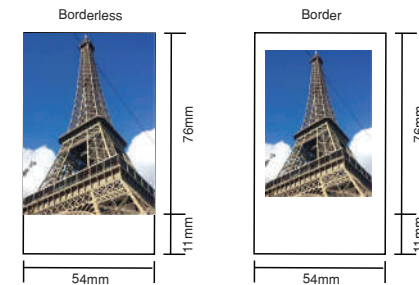

SUBLEMATE MOMENT OF LIFE

NEW
RANGE
INSTANT
CAMERA
& PRINTER

2019

Prints from your phone in seconds.

2.1" x 3.4"

KODAK INSTANT PRINTER (P210)

Dye Sublimation Technology
Photo Size : 2.1 x 3.4 inch
Initial Cartridge 8 Photos
Dimensions : 132 x 78 x 25 mm
Smartphone Connection by Bluetooth

LITHIUM BLUETOOTH

2.1" x 3.4"

KODAK INSTANT 2 in 1 CAMERA (C210)

Dye Sublimation Technology
Photo Size : 2.1 x 3.4 inch
Initial Cartridge 8 Photos
Dimensions : 132 x 78 x 25 mm
Smartphone Connection by Bluetooth